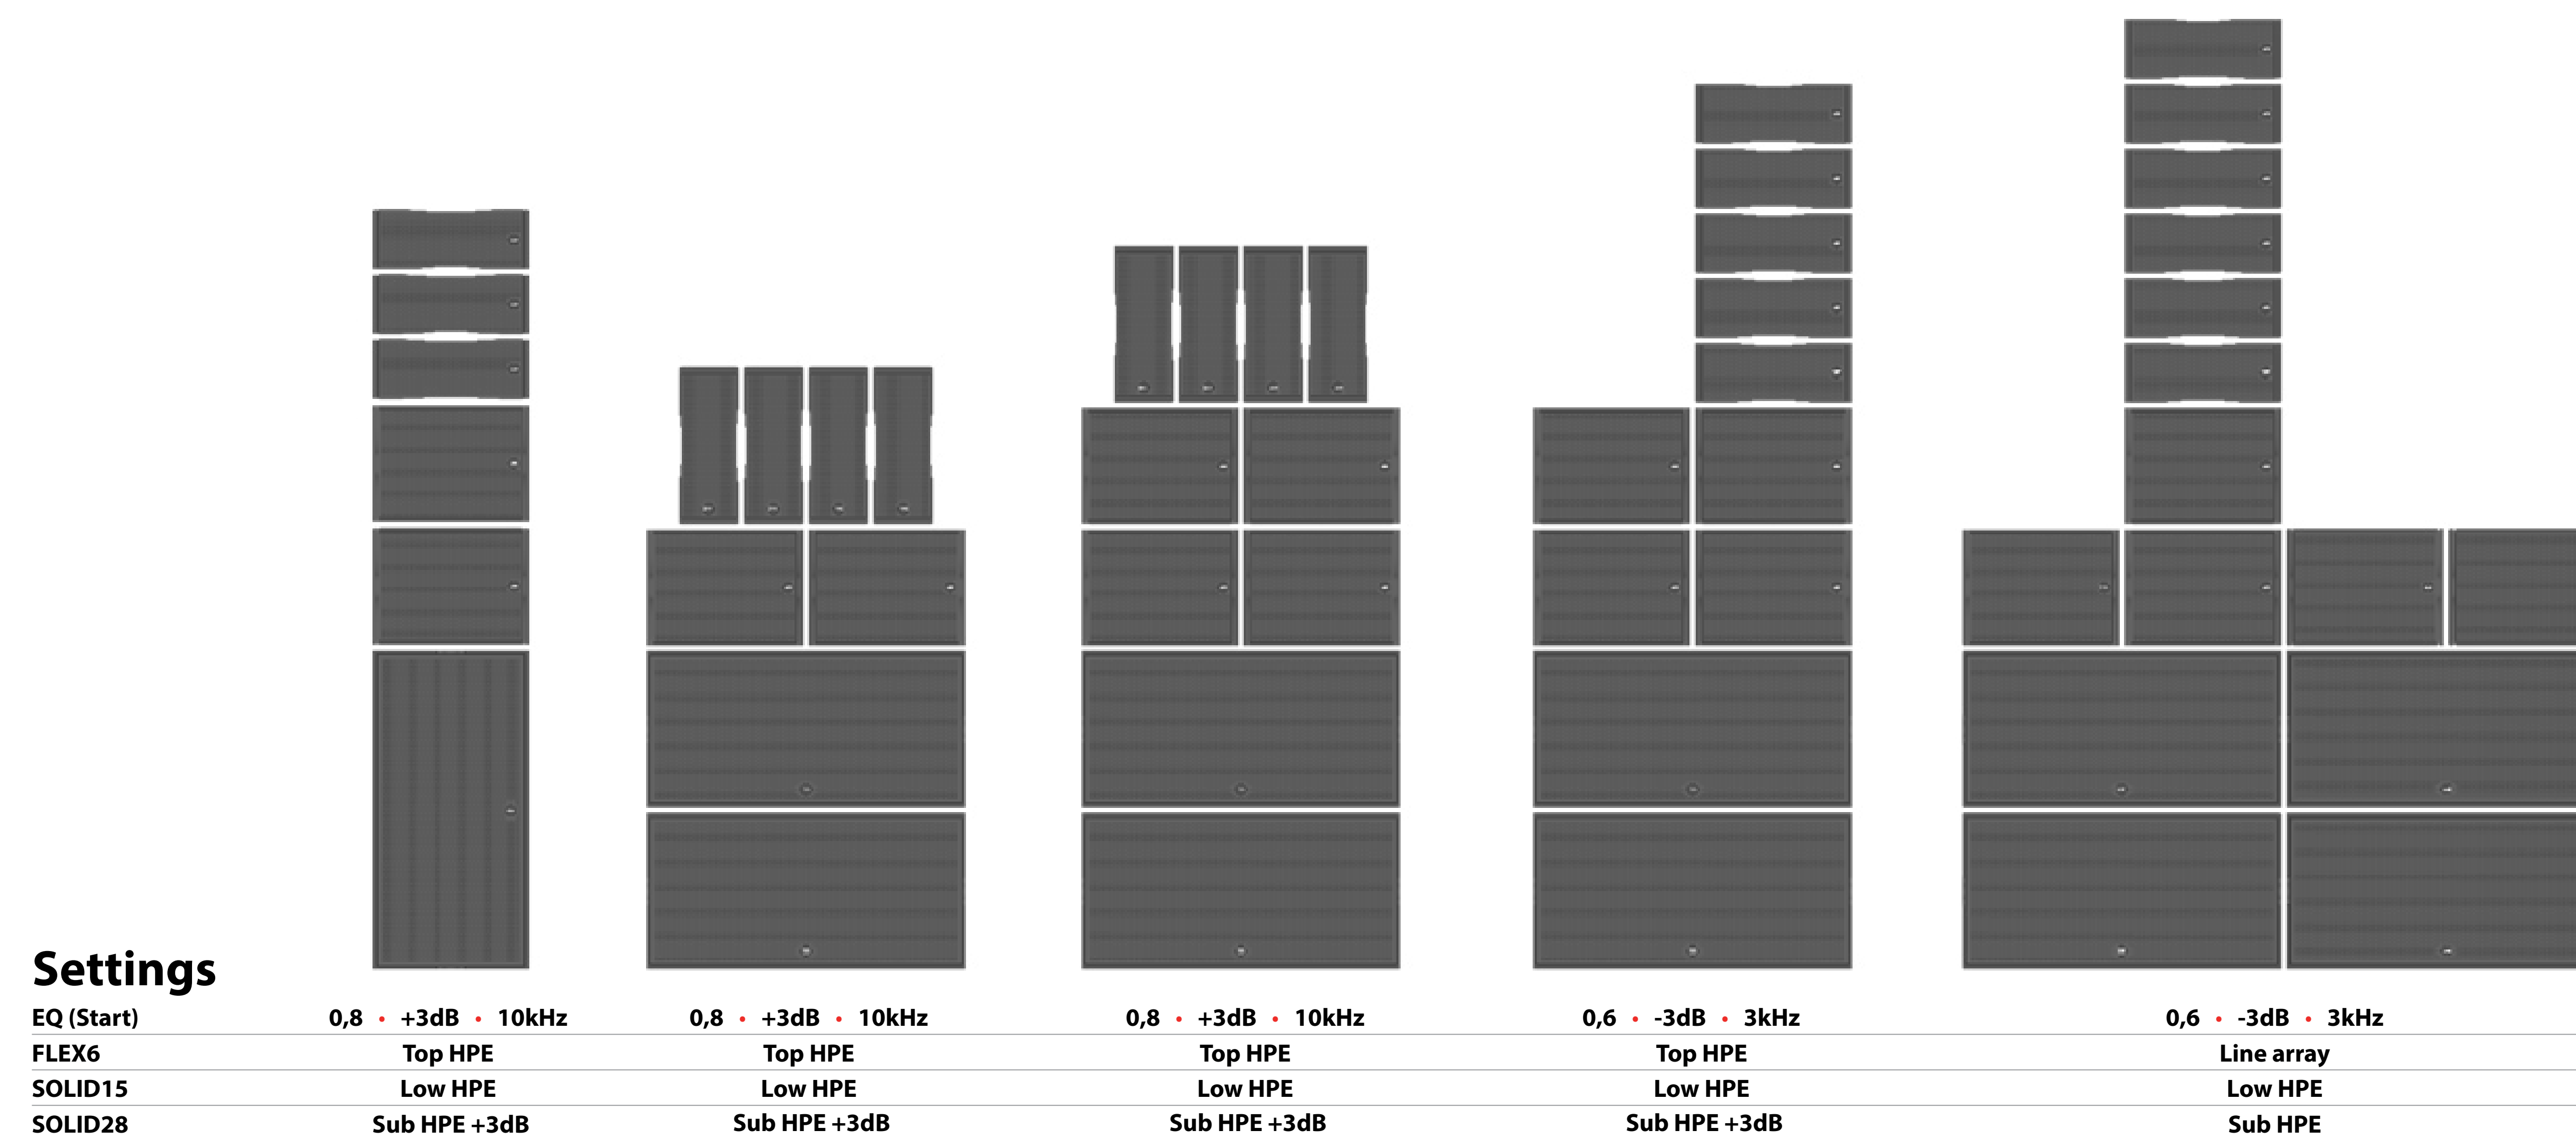

THE MOST FLEXIBLE AUDIO SYSTEM IN THE WORLD

5 ACCESSORIES, 23 SETUPS

EASY SETUPS

GROUND STACKING SETUPS

THE MOST FLEXIBLE AUDIO SYSTEM IN THE WORLD

5 ACCESSORIES, 23 SETUPS

LINE ARRAY SETUPS

The diagram illustrates several line array configurations. Each setup is represented by a grid of speaker icons. Below each grid is a table of settings for EQ (Start), FLEX6, SOLID15, and SOLID28.

Settings	0,6 · -3dB · 3kHz	0,6 · -3dB · 3kHz	0,6 · -3dB · 3kHz	0,6 · -3dB · 3kHz	0,6 · -1,5dB · 3kHz	1 · +5dB · 10kHz
EQ (Start)	Line array -2dB	Line array -2dB	Line array -2dB	Line array	Line array	Line array
FLEX6	x	Low HPE	Low HPE	Low HPE	Low HPE	Low HPE
SOLID15	Sub & low +3dB	Sub HPE +3dB	Sub HPE +3dB	Sub HPE	Sub HPE	Sub HPE
SOLID28						

DOLLY SETUPS

The diagram illustrates three dolly setups, each consisting of a stack of speakers on a dolly. Below each stack is a table of settings for EQ (Start), FLEX6, SOLID15, and SOLID28.

Settings	0,8 · +2dB · 10kHz	0,8 · +3dB · 10kHz	0,8 · +3dB · 10kHz
EQ (Start)	Top HPE	Top HPE	Top HPE
FLEX6	Top HPE	Top HPE	Top HPE
SOLID15	Low & sub	Low & sub	Low HPE
SOLID28	x	x	Sub HPE

Fast install dollies for large scale applications