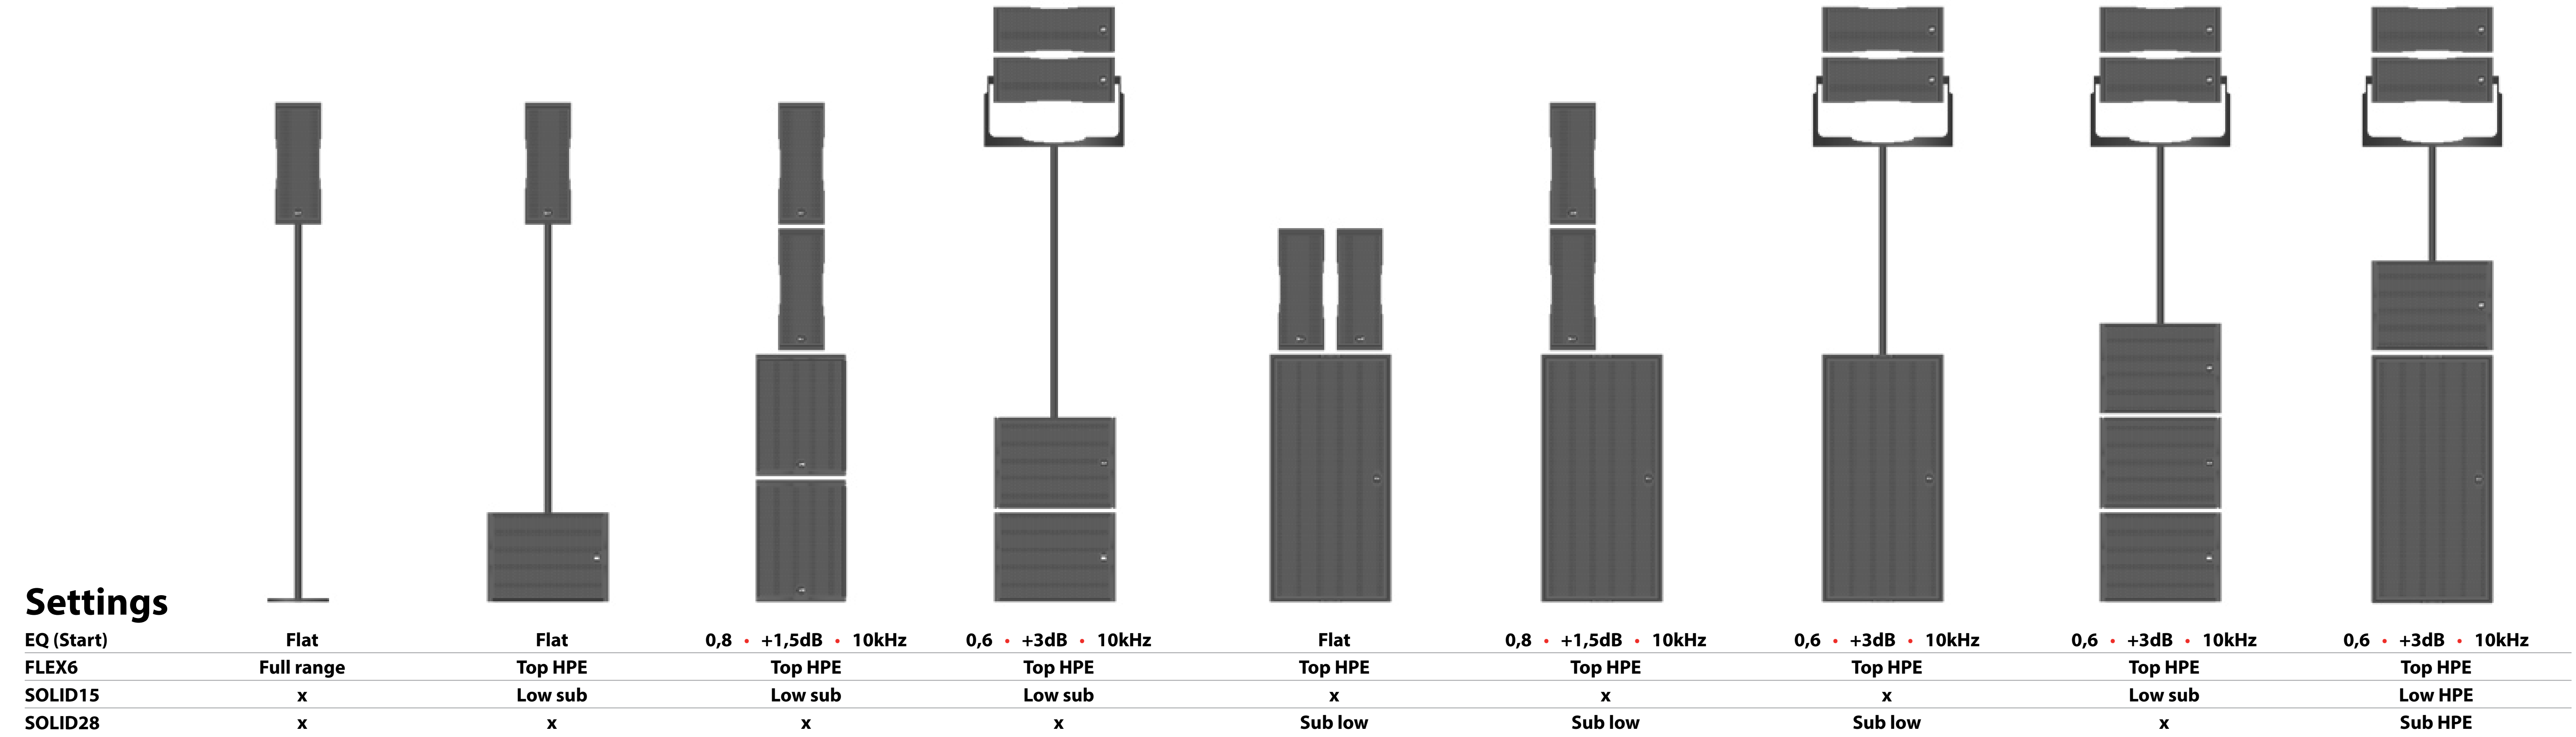

THE MOST FLEXIBLE AUDIO SYSTEM IN THE WORLD

5 ACCESSORIES, 23 SETUPS

EASY SETUPS

GROUND STACKING SETUPS

THE MOST FLEXIBLE AUDIO SYSTEM IN THE WORLD

5 ACCESSORIES, 23 SETUPS

LINE ARRAY SETUPS

The diagram illustrates several line array configurations. Each setup is represented by a grid of speaker icons. Below each grid is a table of settings for EQ (Start), FLEX6, SOLID15, and SOLID28.

Settings	0,6 · -3dB · 3kHz	0,6 · -3dB · 3kHz	0,6 · -3dB · 3kHz	0,6 · -3dB · 3kHz	0,6 · -1,5dB · 3kHz	1 · +5dB · 10kHz
EQ (Start)	Line array -2dB	Line array -2dB	Line array -2dB	Line array	Line array	Line array
FLEX6	x	Low HPE	Low HPE	Low HPE	Low HPE	Low HPE
SOLID15	Sub & low +3dB	Sub HPE +3dB	Sub HPE +3dB	Sub HPE	Sub HPE	Sub HPE
SOLID28						

DOLLY SETUPS

The diagram illustrates three dolly setups, each consisting of a stack of speakers on a dolly. Below each stack is a table of settings for EQ (Start), FLEX6, SOLID15, and SOLID28.

Settings	0,8 · +2dB · 10kHz	0,8 · +3dB · 10kHz	0,8 · +3dB · 10kHz
EQ (Start)	Top HPE	Top HPE	Top HPE
FLEX6	Top HPE	Top HPE	Top HPE
SOLID15	Low & sub	Low & sub	Low HPE
SOLID28	x	x	Sub HPE

Fast install dollies for large scale applications